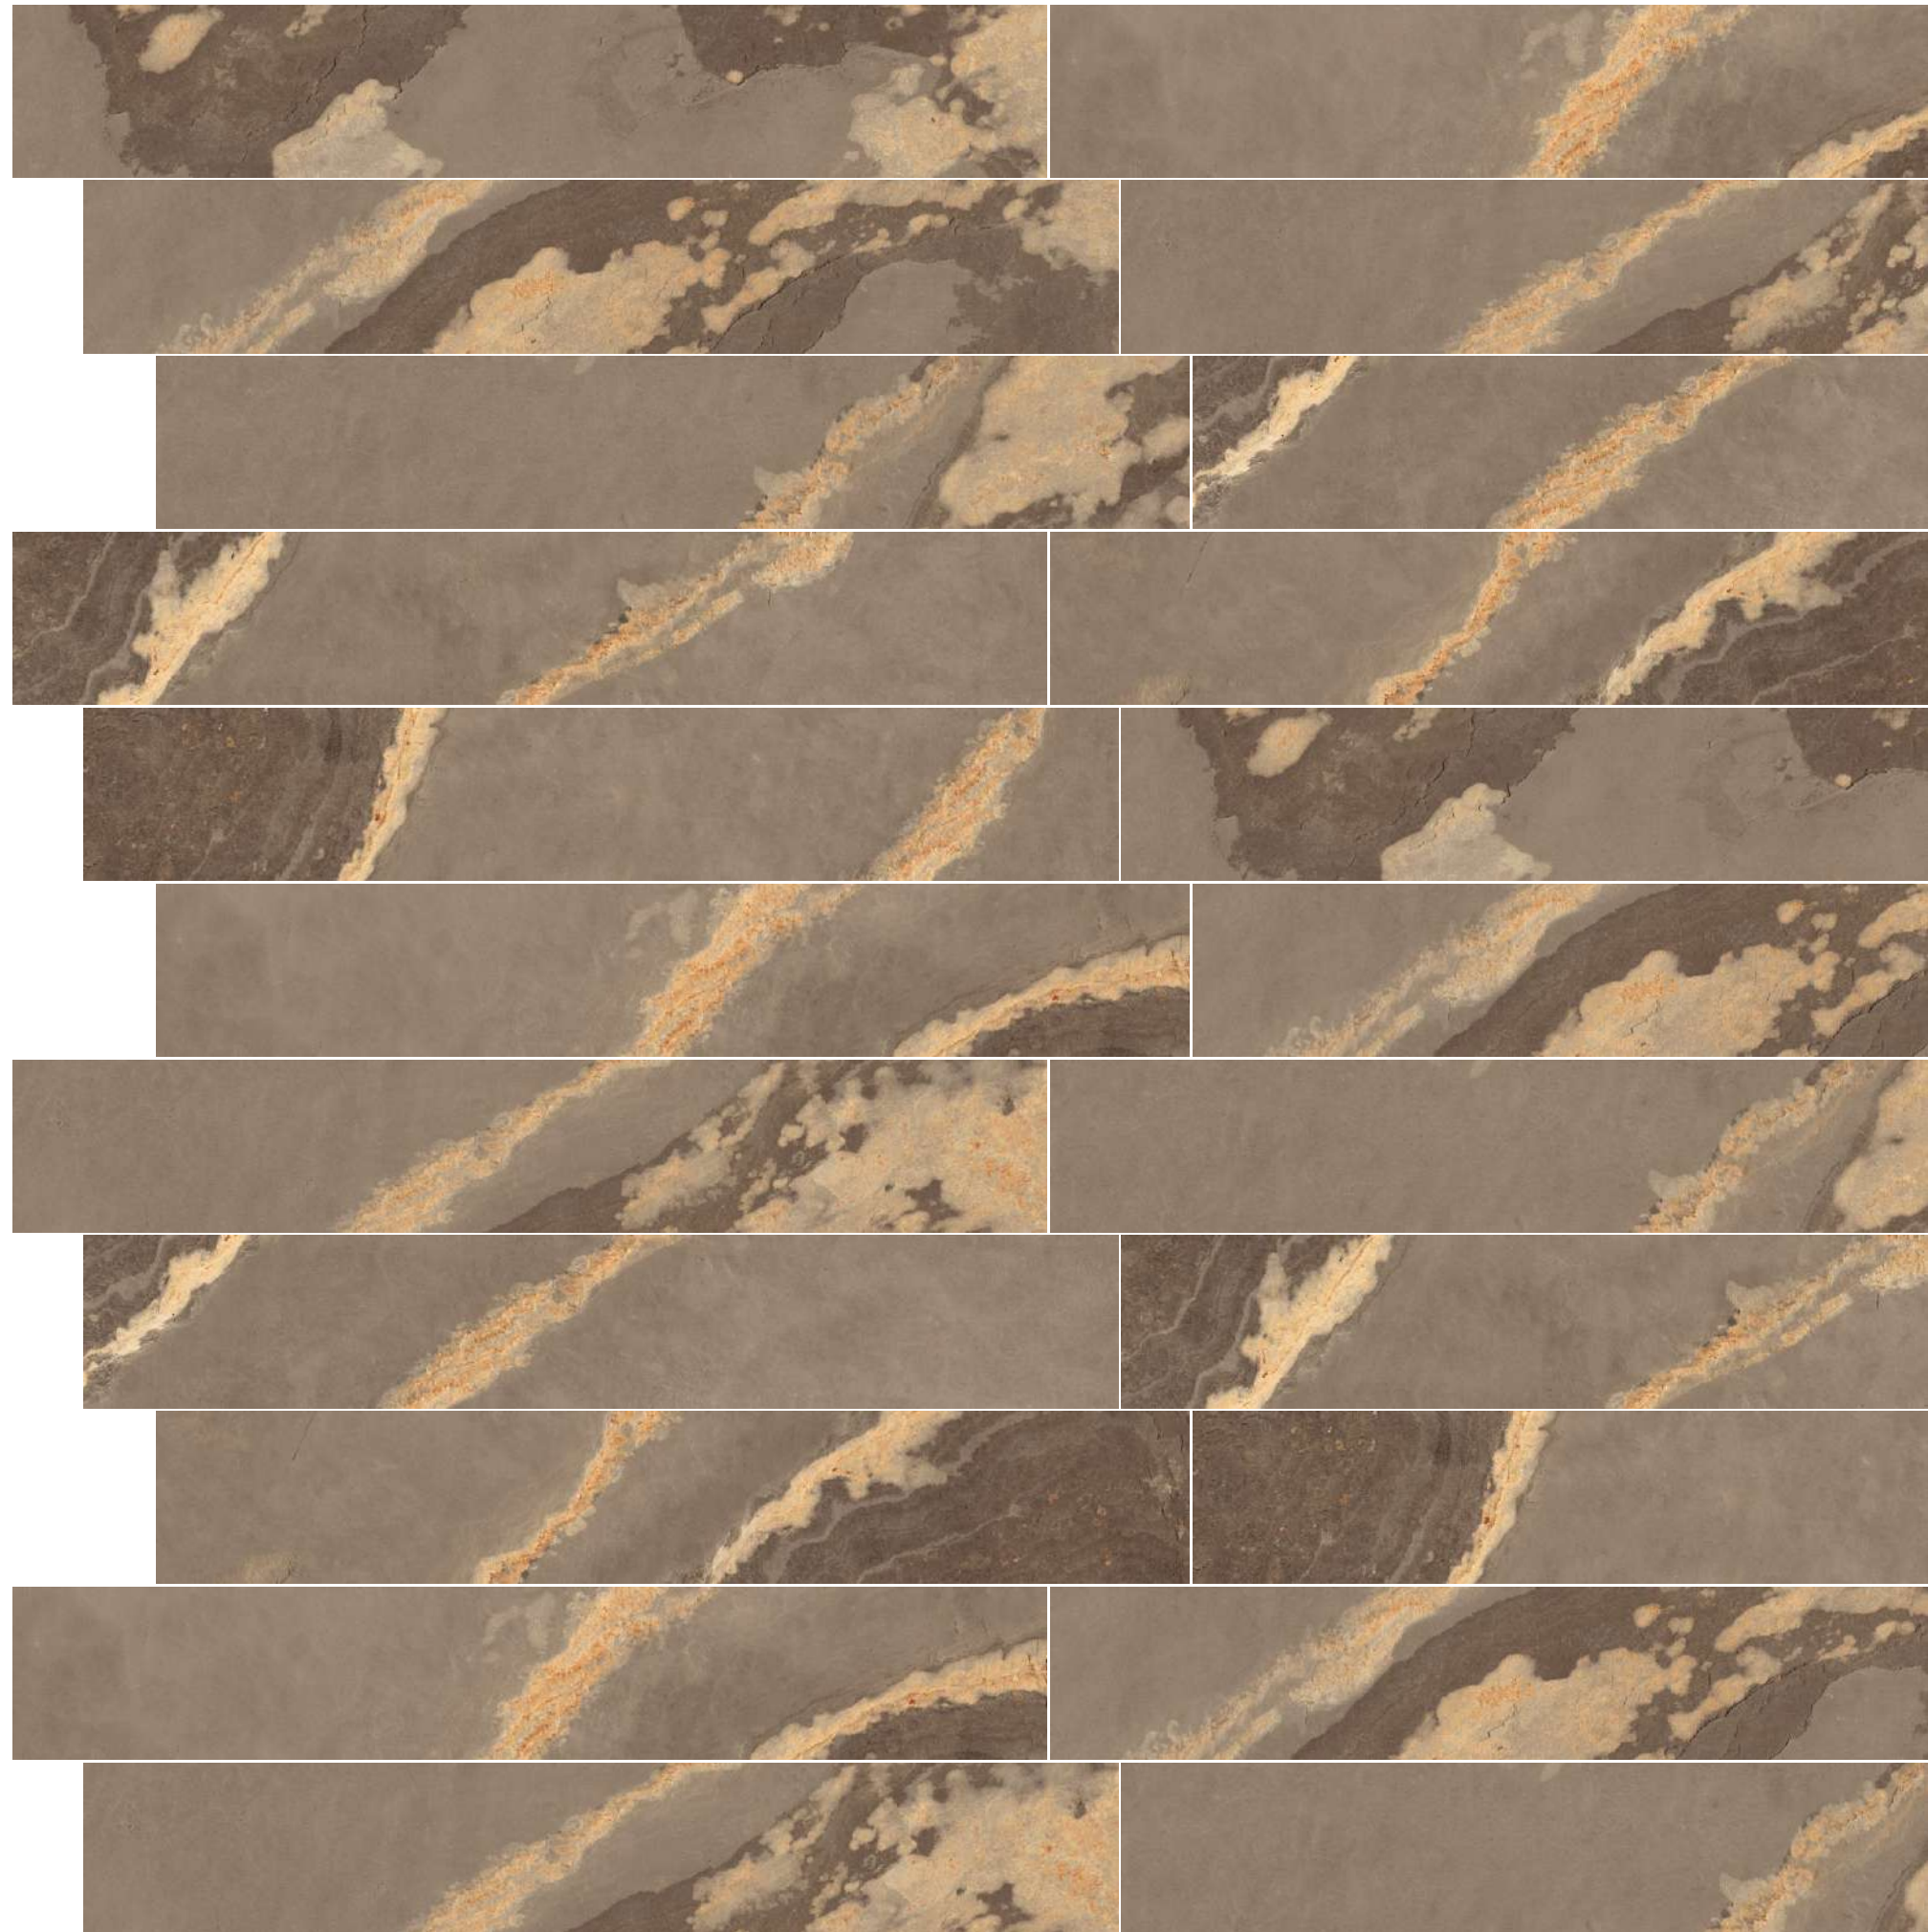

CANYON EARTH

Size
200x1200mm

Finish
Matt

Random
09

Turns each space into
a unique and unforgettable
place.