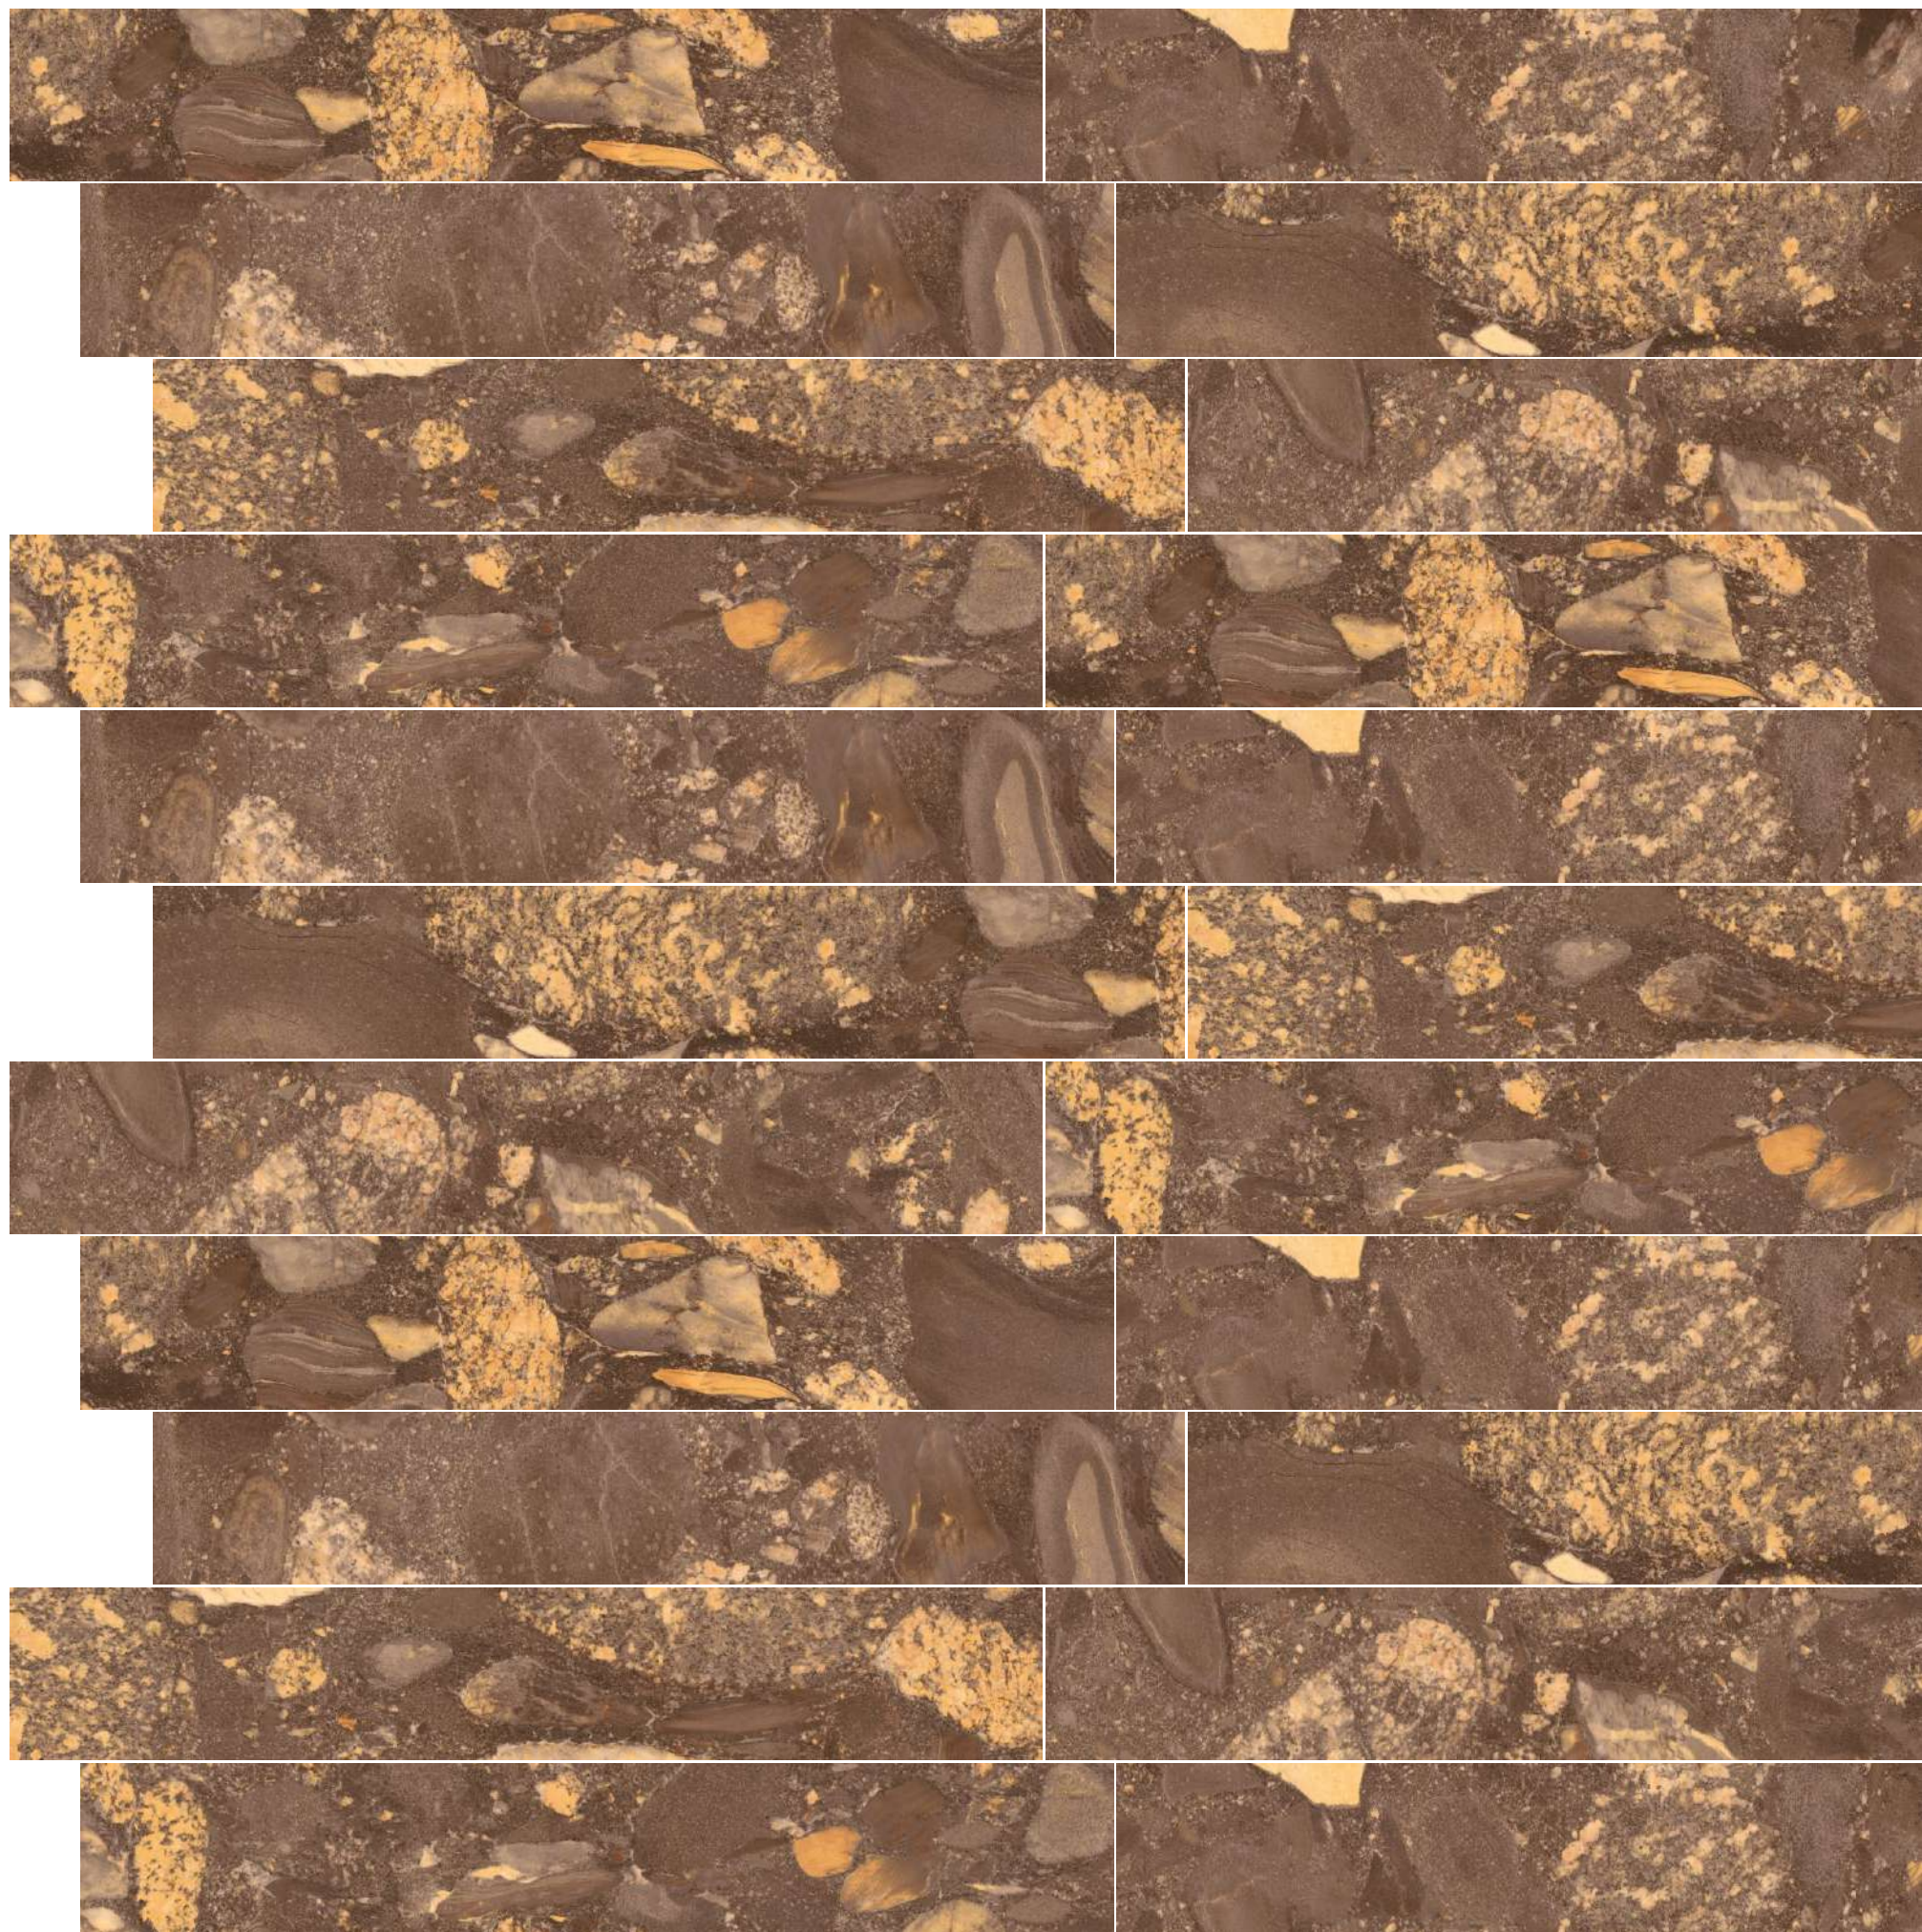

WOLTER STONE BROWN

Size
200x1200mm

Finish
Matt

Random
07

Striking a balance
between classic and
contemporary.