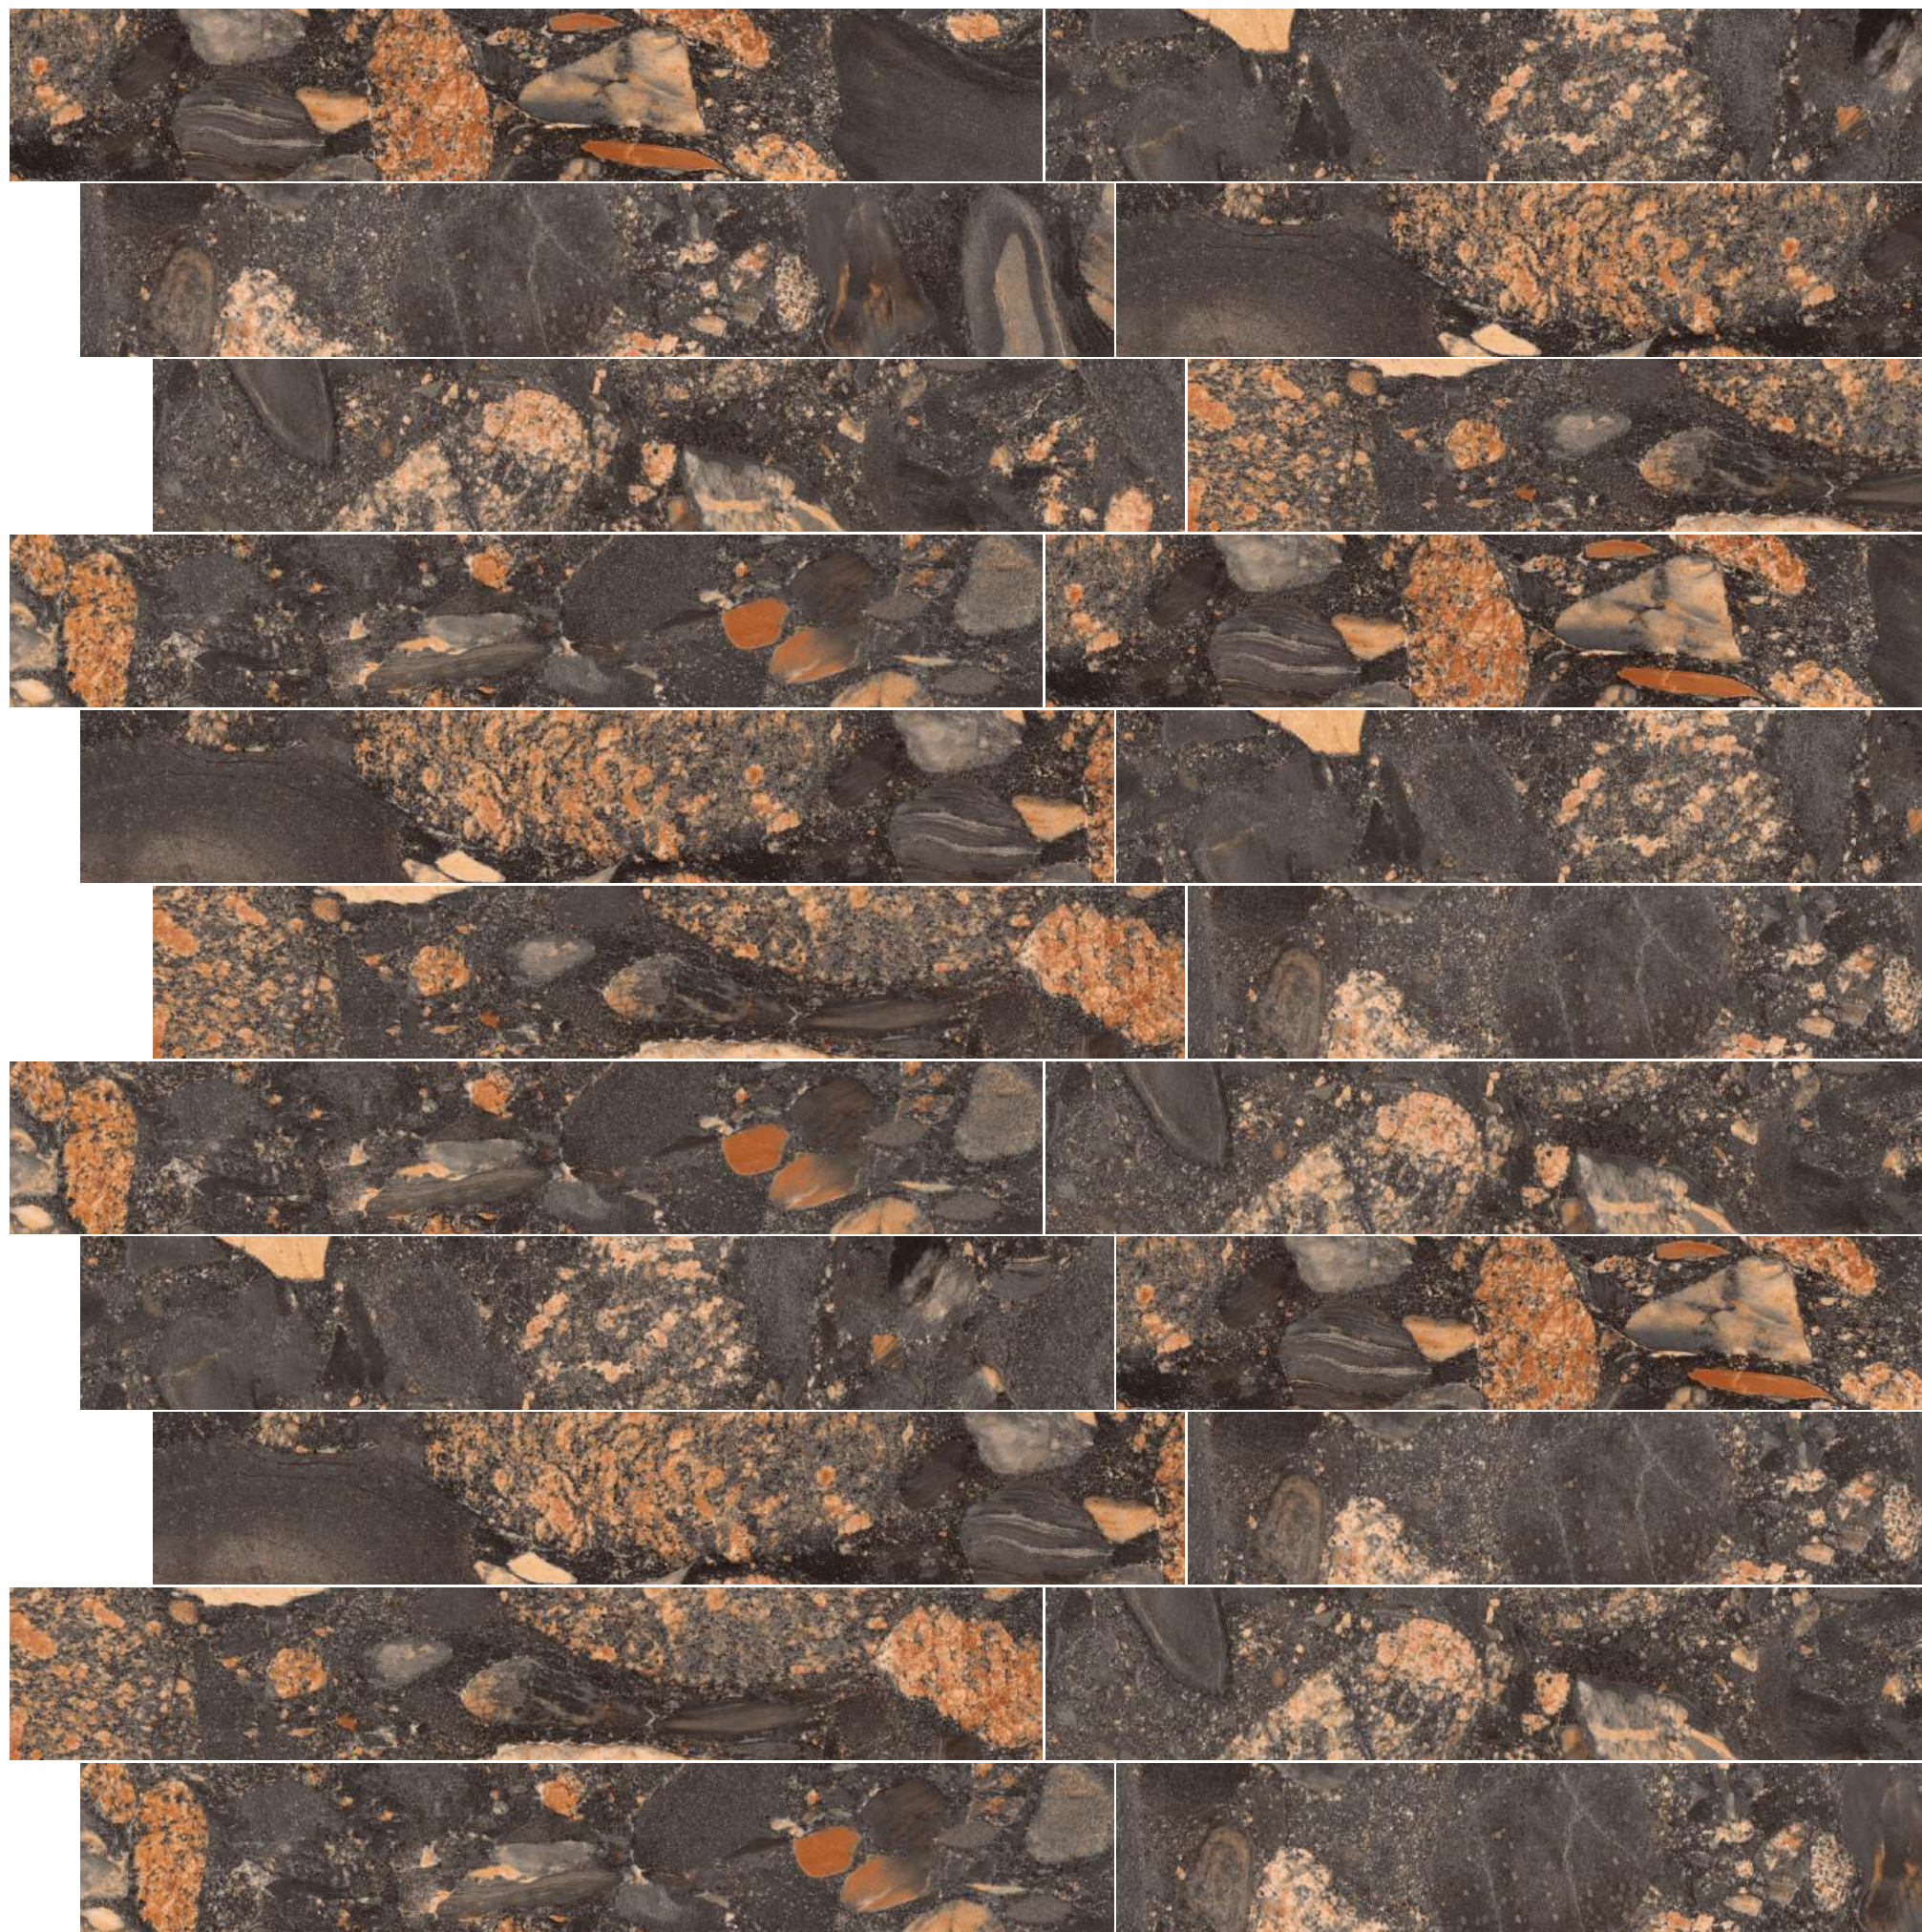

Contemporary style where
design meets a relaxed,
tranquil ambiance.

BRICKS SQUARE

200x1200mm
Matt Finish

BRICKS SQUARE NATURAL

Size
200x1200mm

Finish
Matt

Random
07

Transforming every
inspiration and design
need into reality.