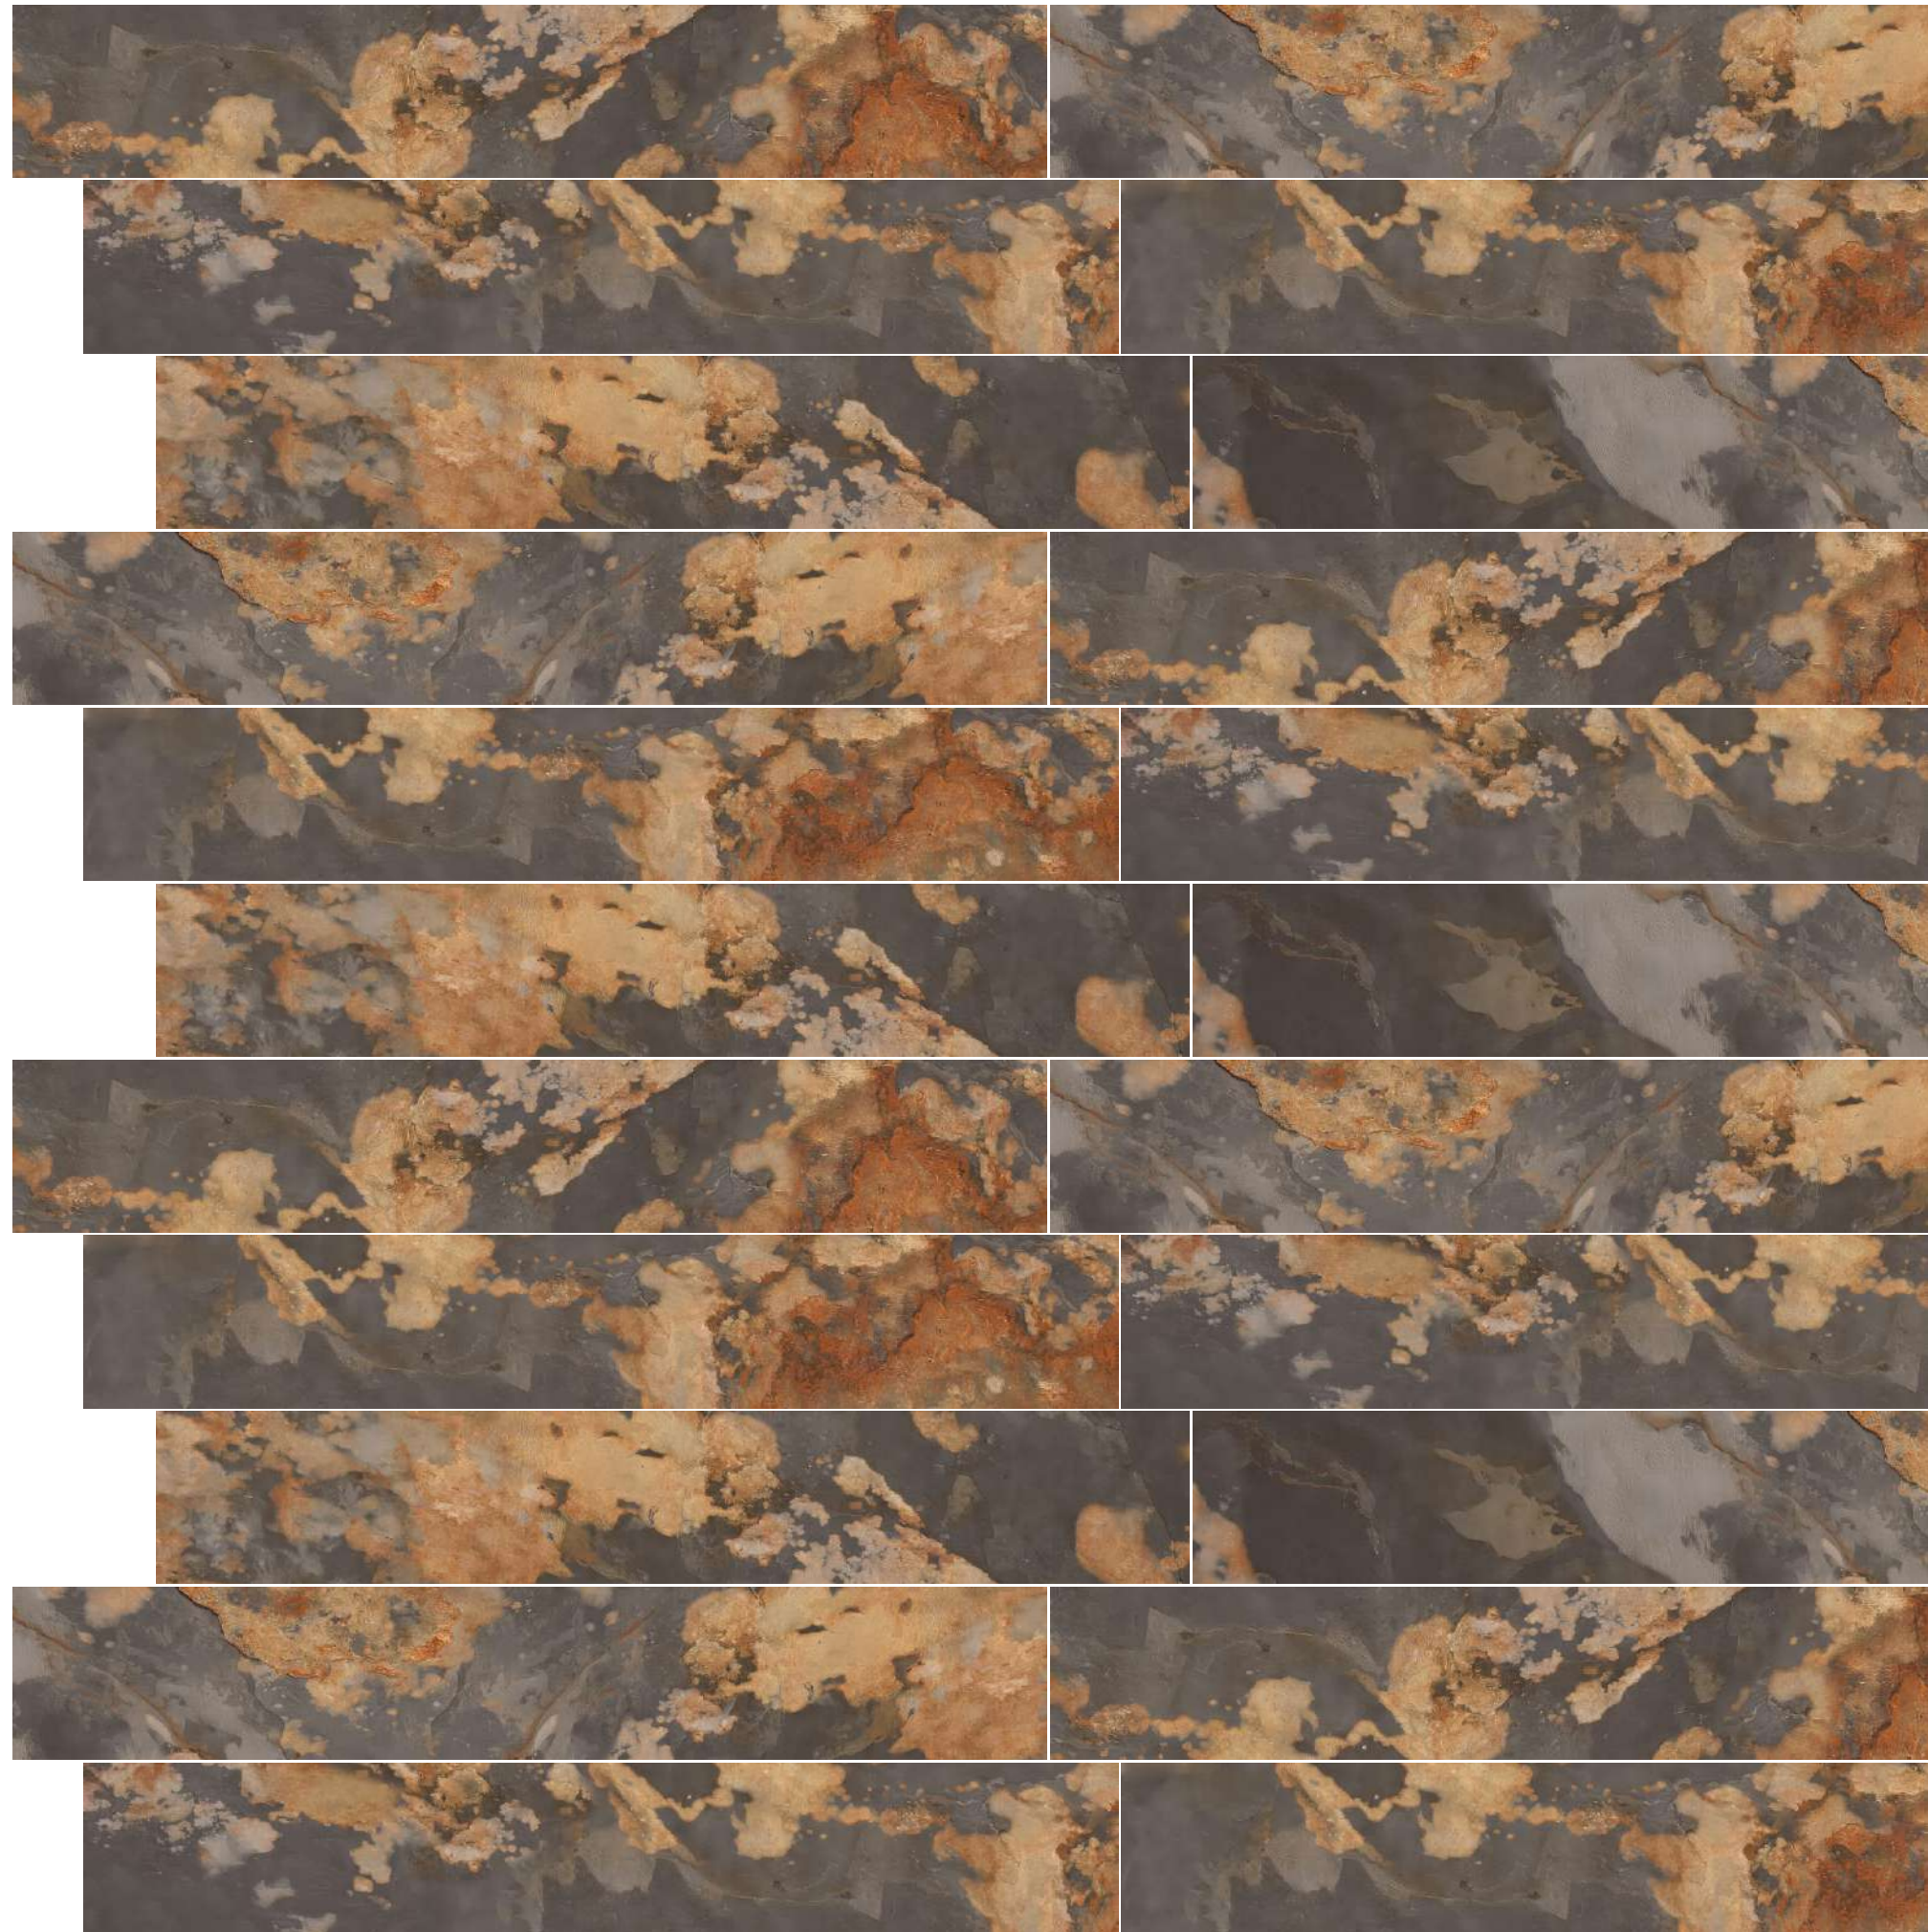

Turns each space into
a unique and unforgettable
place.

CANYON THAR

200x1200mm
Matt Finish

CANYON THAR

Size
200x1200mm

Finish
Matt

Random
06

Turns each space into
a unique and unforgettable
place.