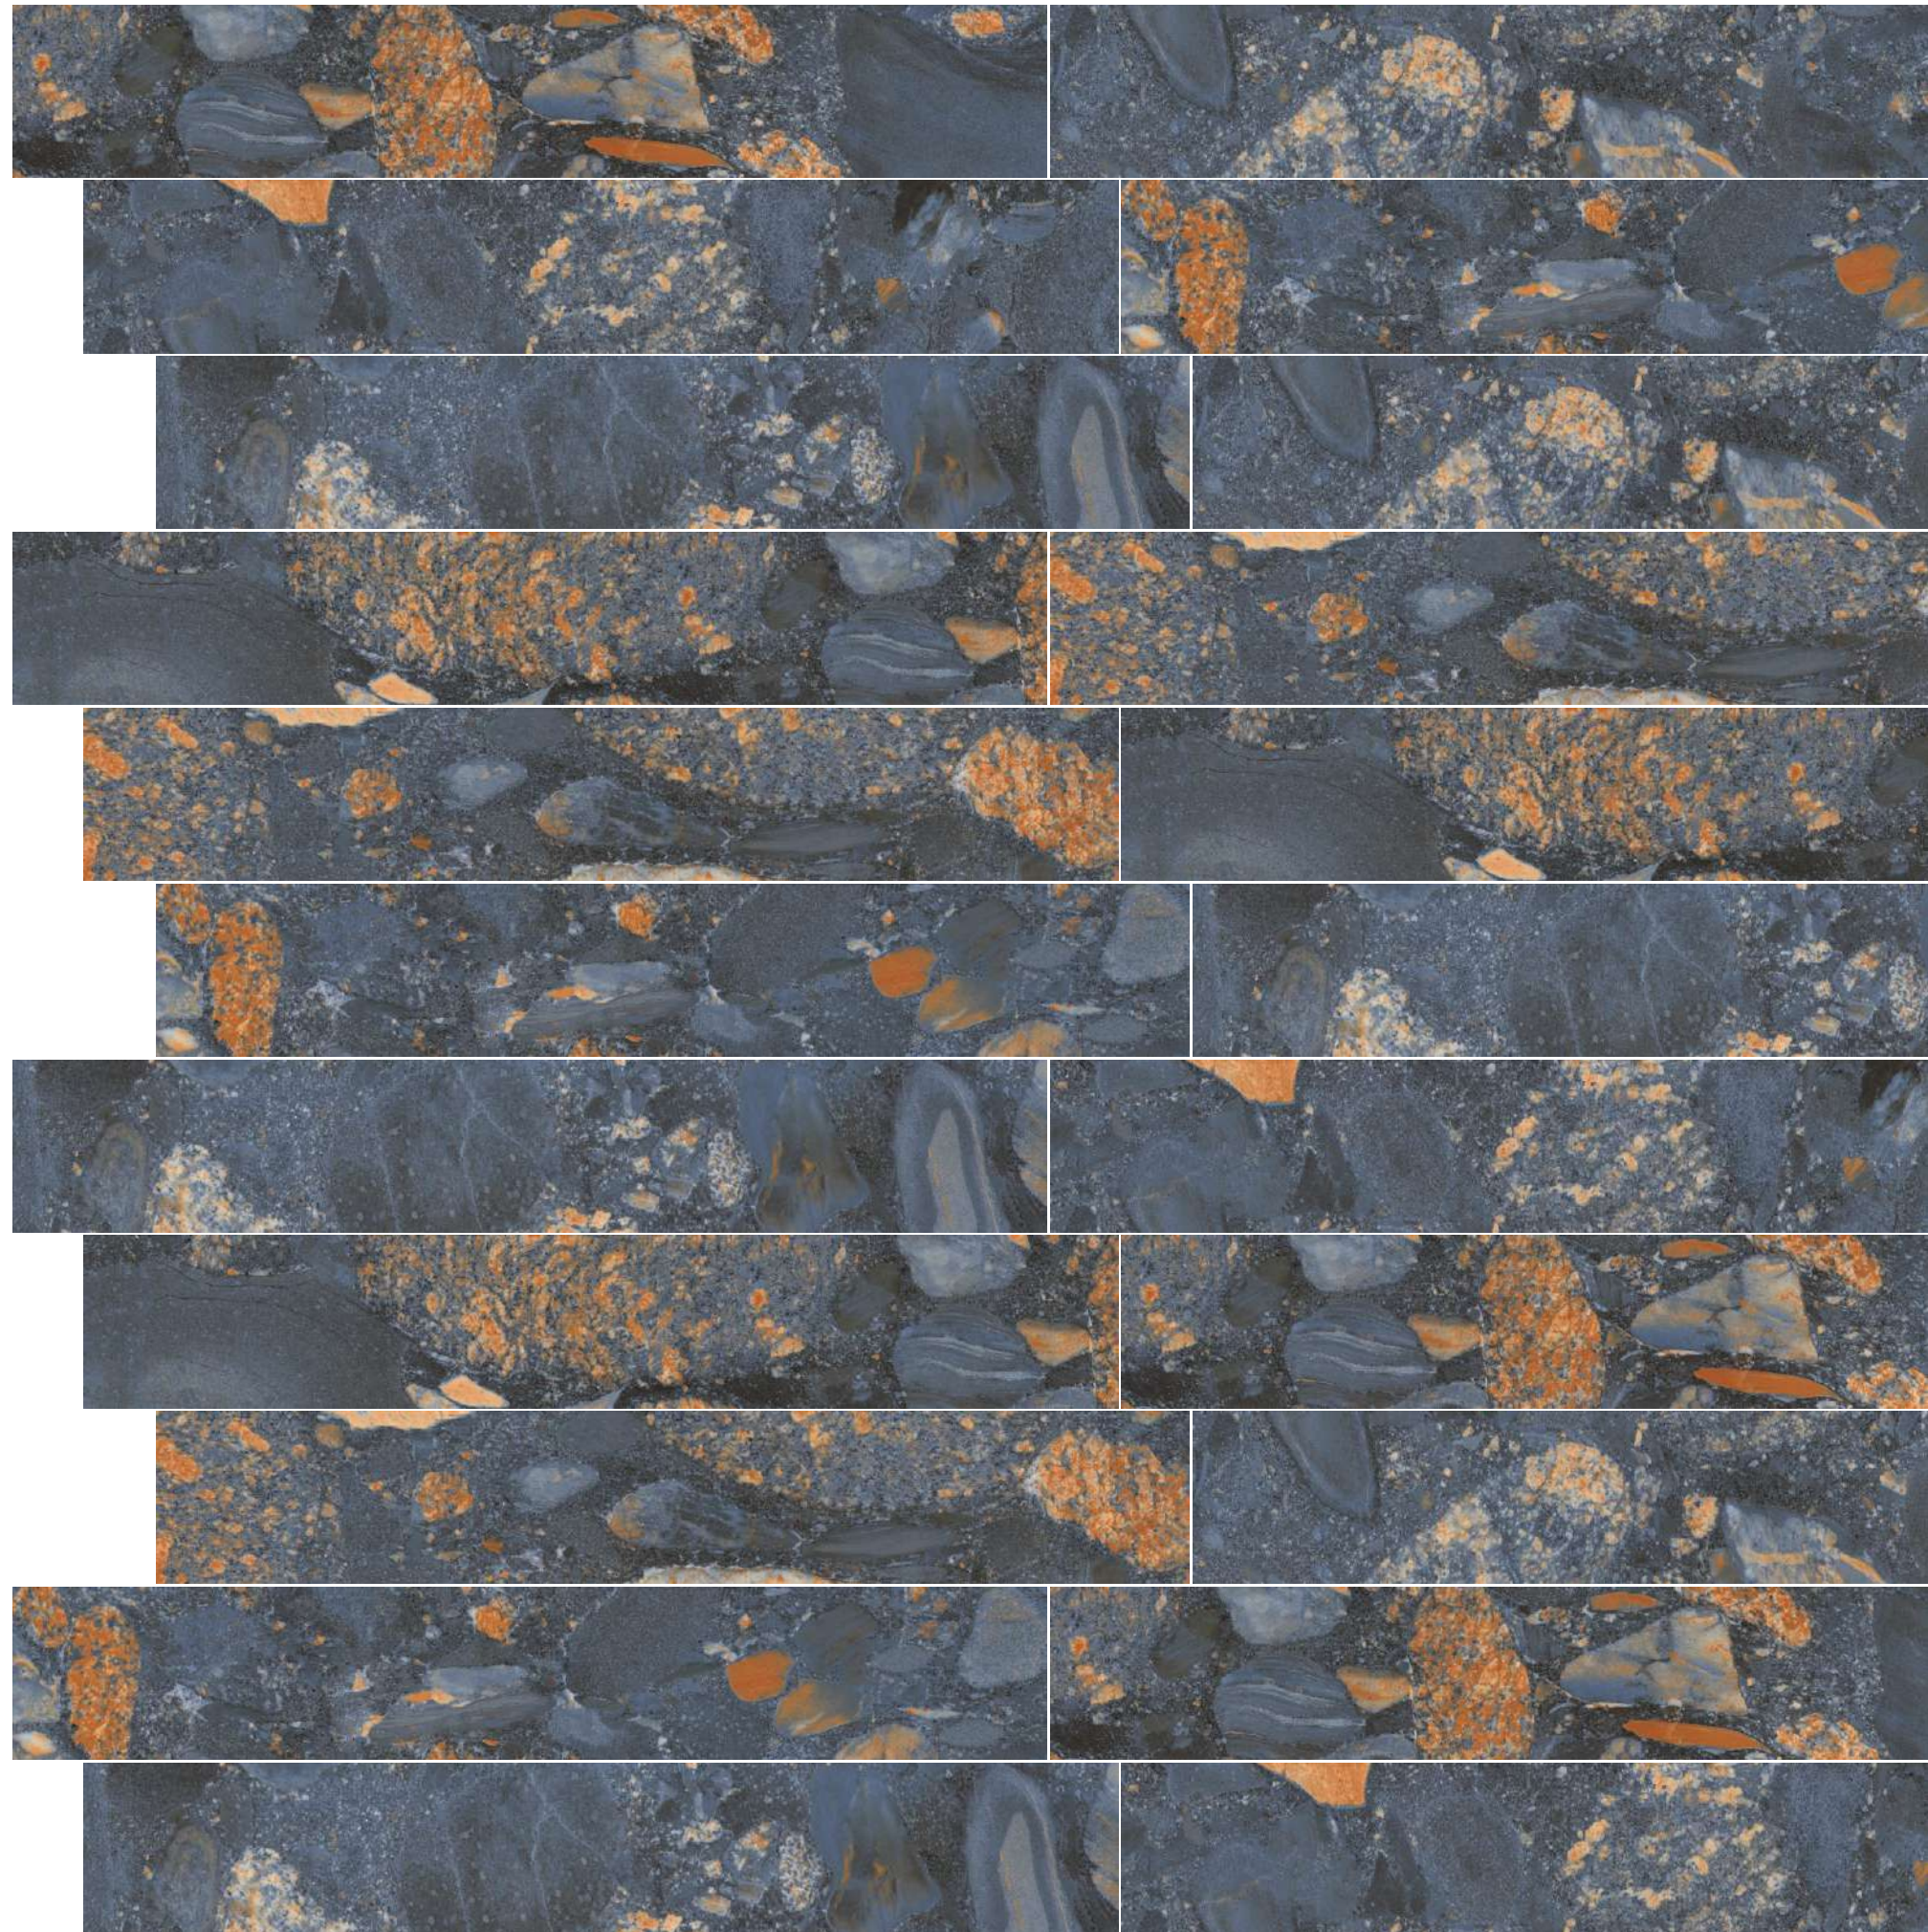

WOLTER STONE BLUE

Size
200x1200mm

Finish
Matt

Random
07

Evoking naturalness and
making living spaces
contemporary.