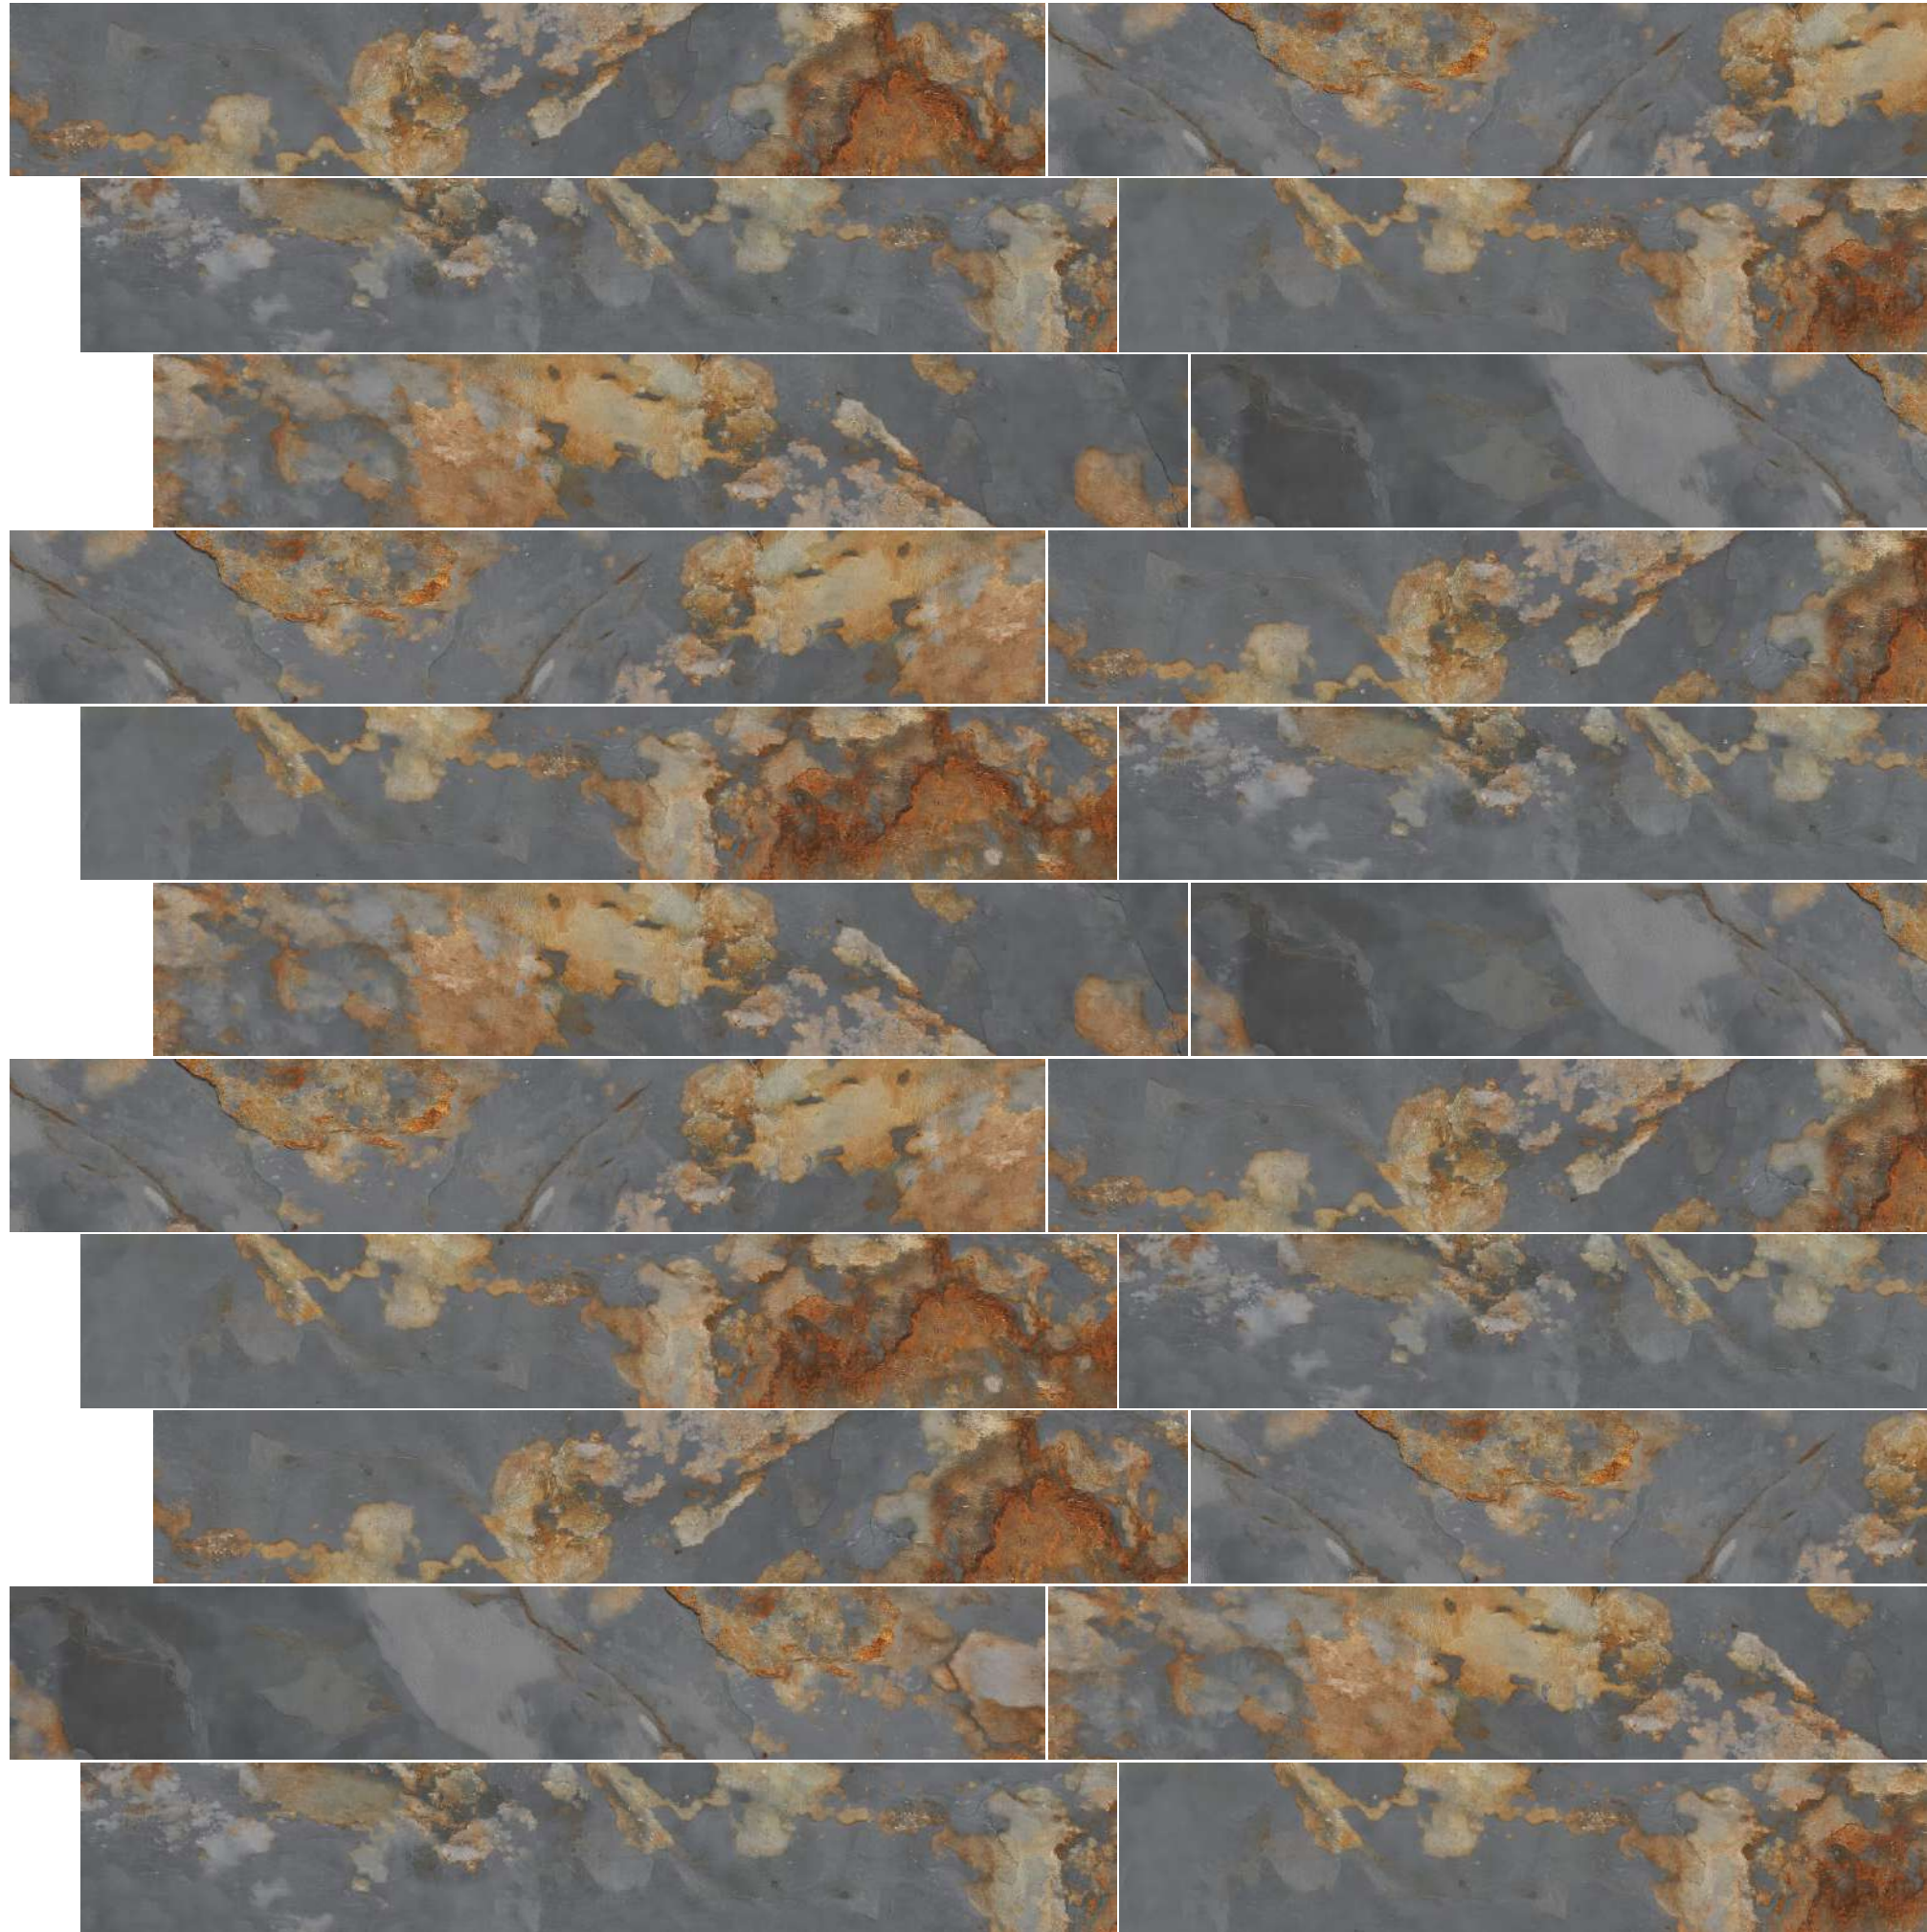

CANYON SLATE

Size
200x1200mm

Finish
Matt

Random
06

Turns each space into
a unique and unforgettable
place.